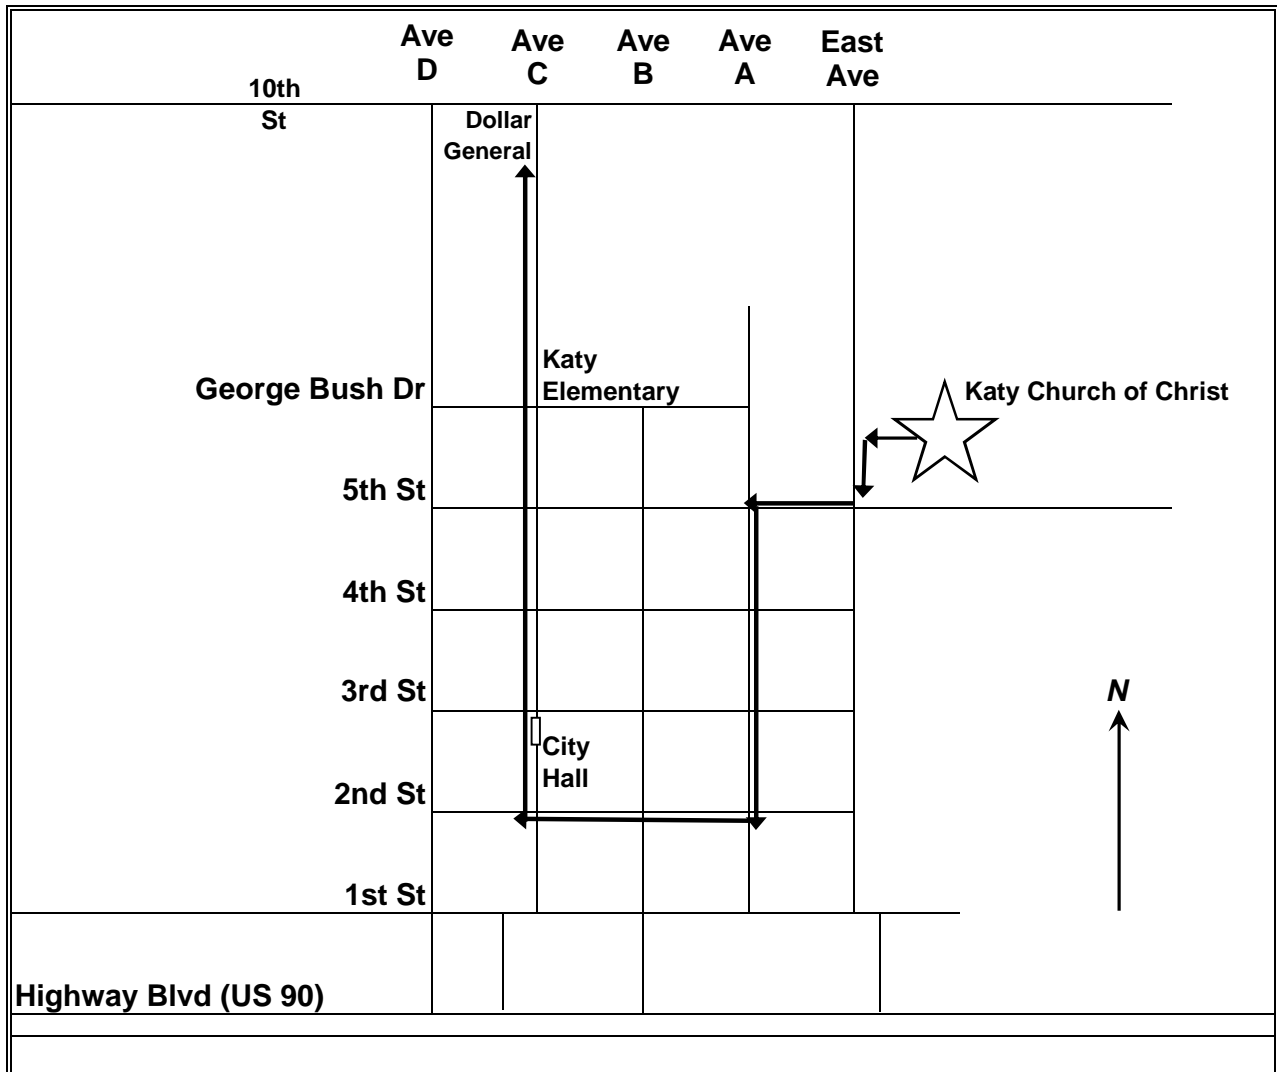

2009 Rice Harvest Festival Parade

October 3, 2009

Start: 10:00 AM

Line-Up: 9:00 AM

PARADE ROUTE
 Start at Katy Church of Christ at 5458 5th St.
 Go South on East Ave to 5th St.
 Go West on 5th St to Ave A.
 Go South on Ave A to 2nd St.
 Go West on 2nd St to Ave C.
 Go North on Ave C to 10th St (Dollar General)